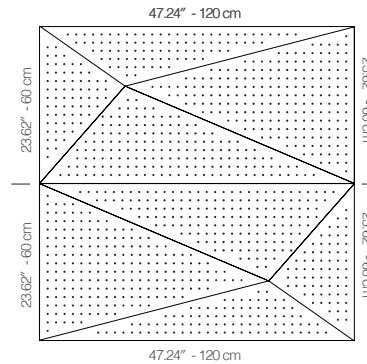

## WPIRANA1AALFM8

ANTHRACITE LACQUER 8MM PERFORATION

47.24" x 23.62" (120 x 60 cm) panels come in sets of two. 23.62" x 23.62" (60 x 60 cm) panels come in sets of four. The number of panels per box is the minimum suggested amount to create the design envisioned by Mikodam.

## DIMENSIONS

**X** : 23.62" - 60 cm

**Y** : 47.24" - 120 cm

**D** : 3.25" - 8.3

**W** : 21.2 lbs - 9.6 kg

\*Perforated surface options with two different diameters are available.

Rail depth is not included in the measurements.  
(Depth of rail: 1" - 2.5 cm)